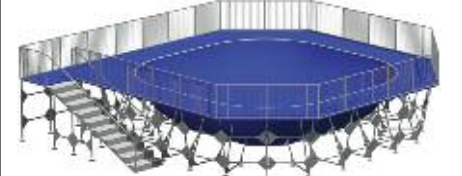

1900x750x200cm

L013185

Skate BOWL 1